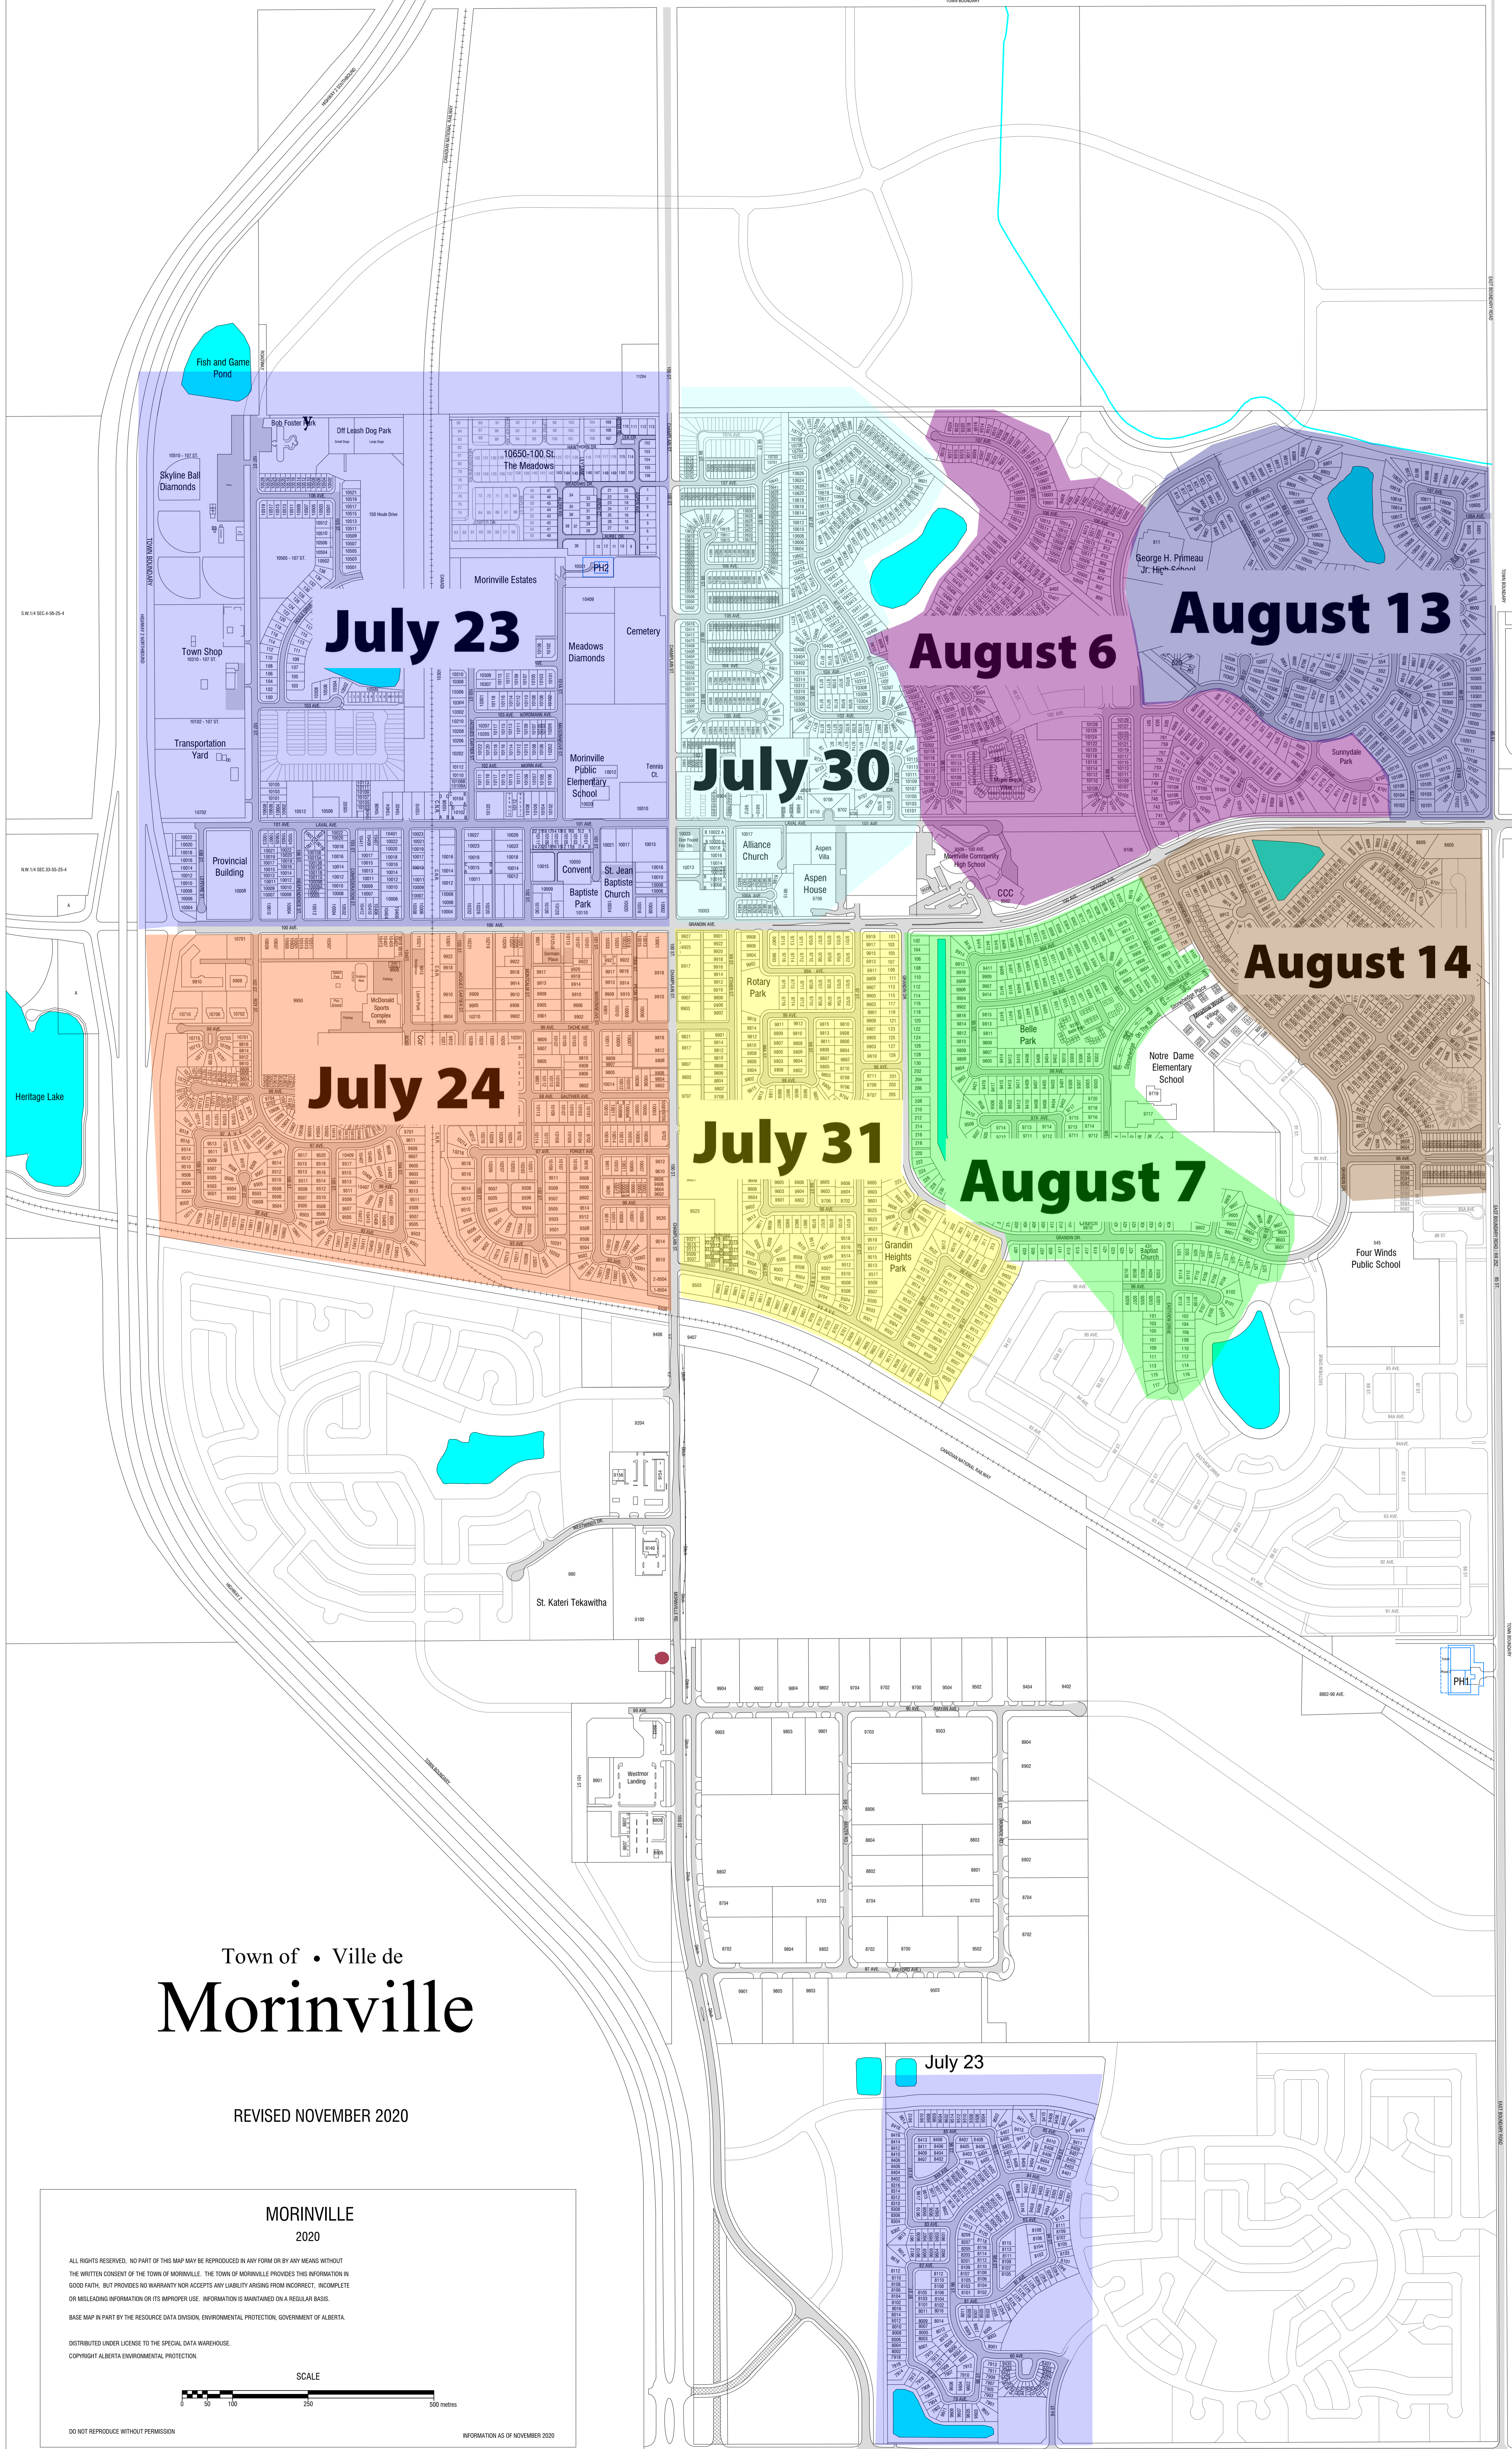

Town of • Ville de
Morinville

REVISED NOVEMBER 2020

MORINVILLE
2020

SCALE

DO NOT REPRODUCE WITHOUT PERMISSION

INFORMATION AS OF NOVEMBER 2020

July 23

August 6

August 13

July 30

August 14

July 24

July 31

August 7

July 23